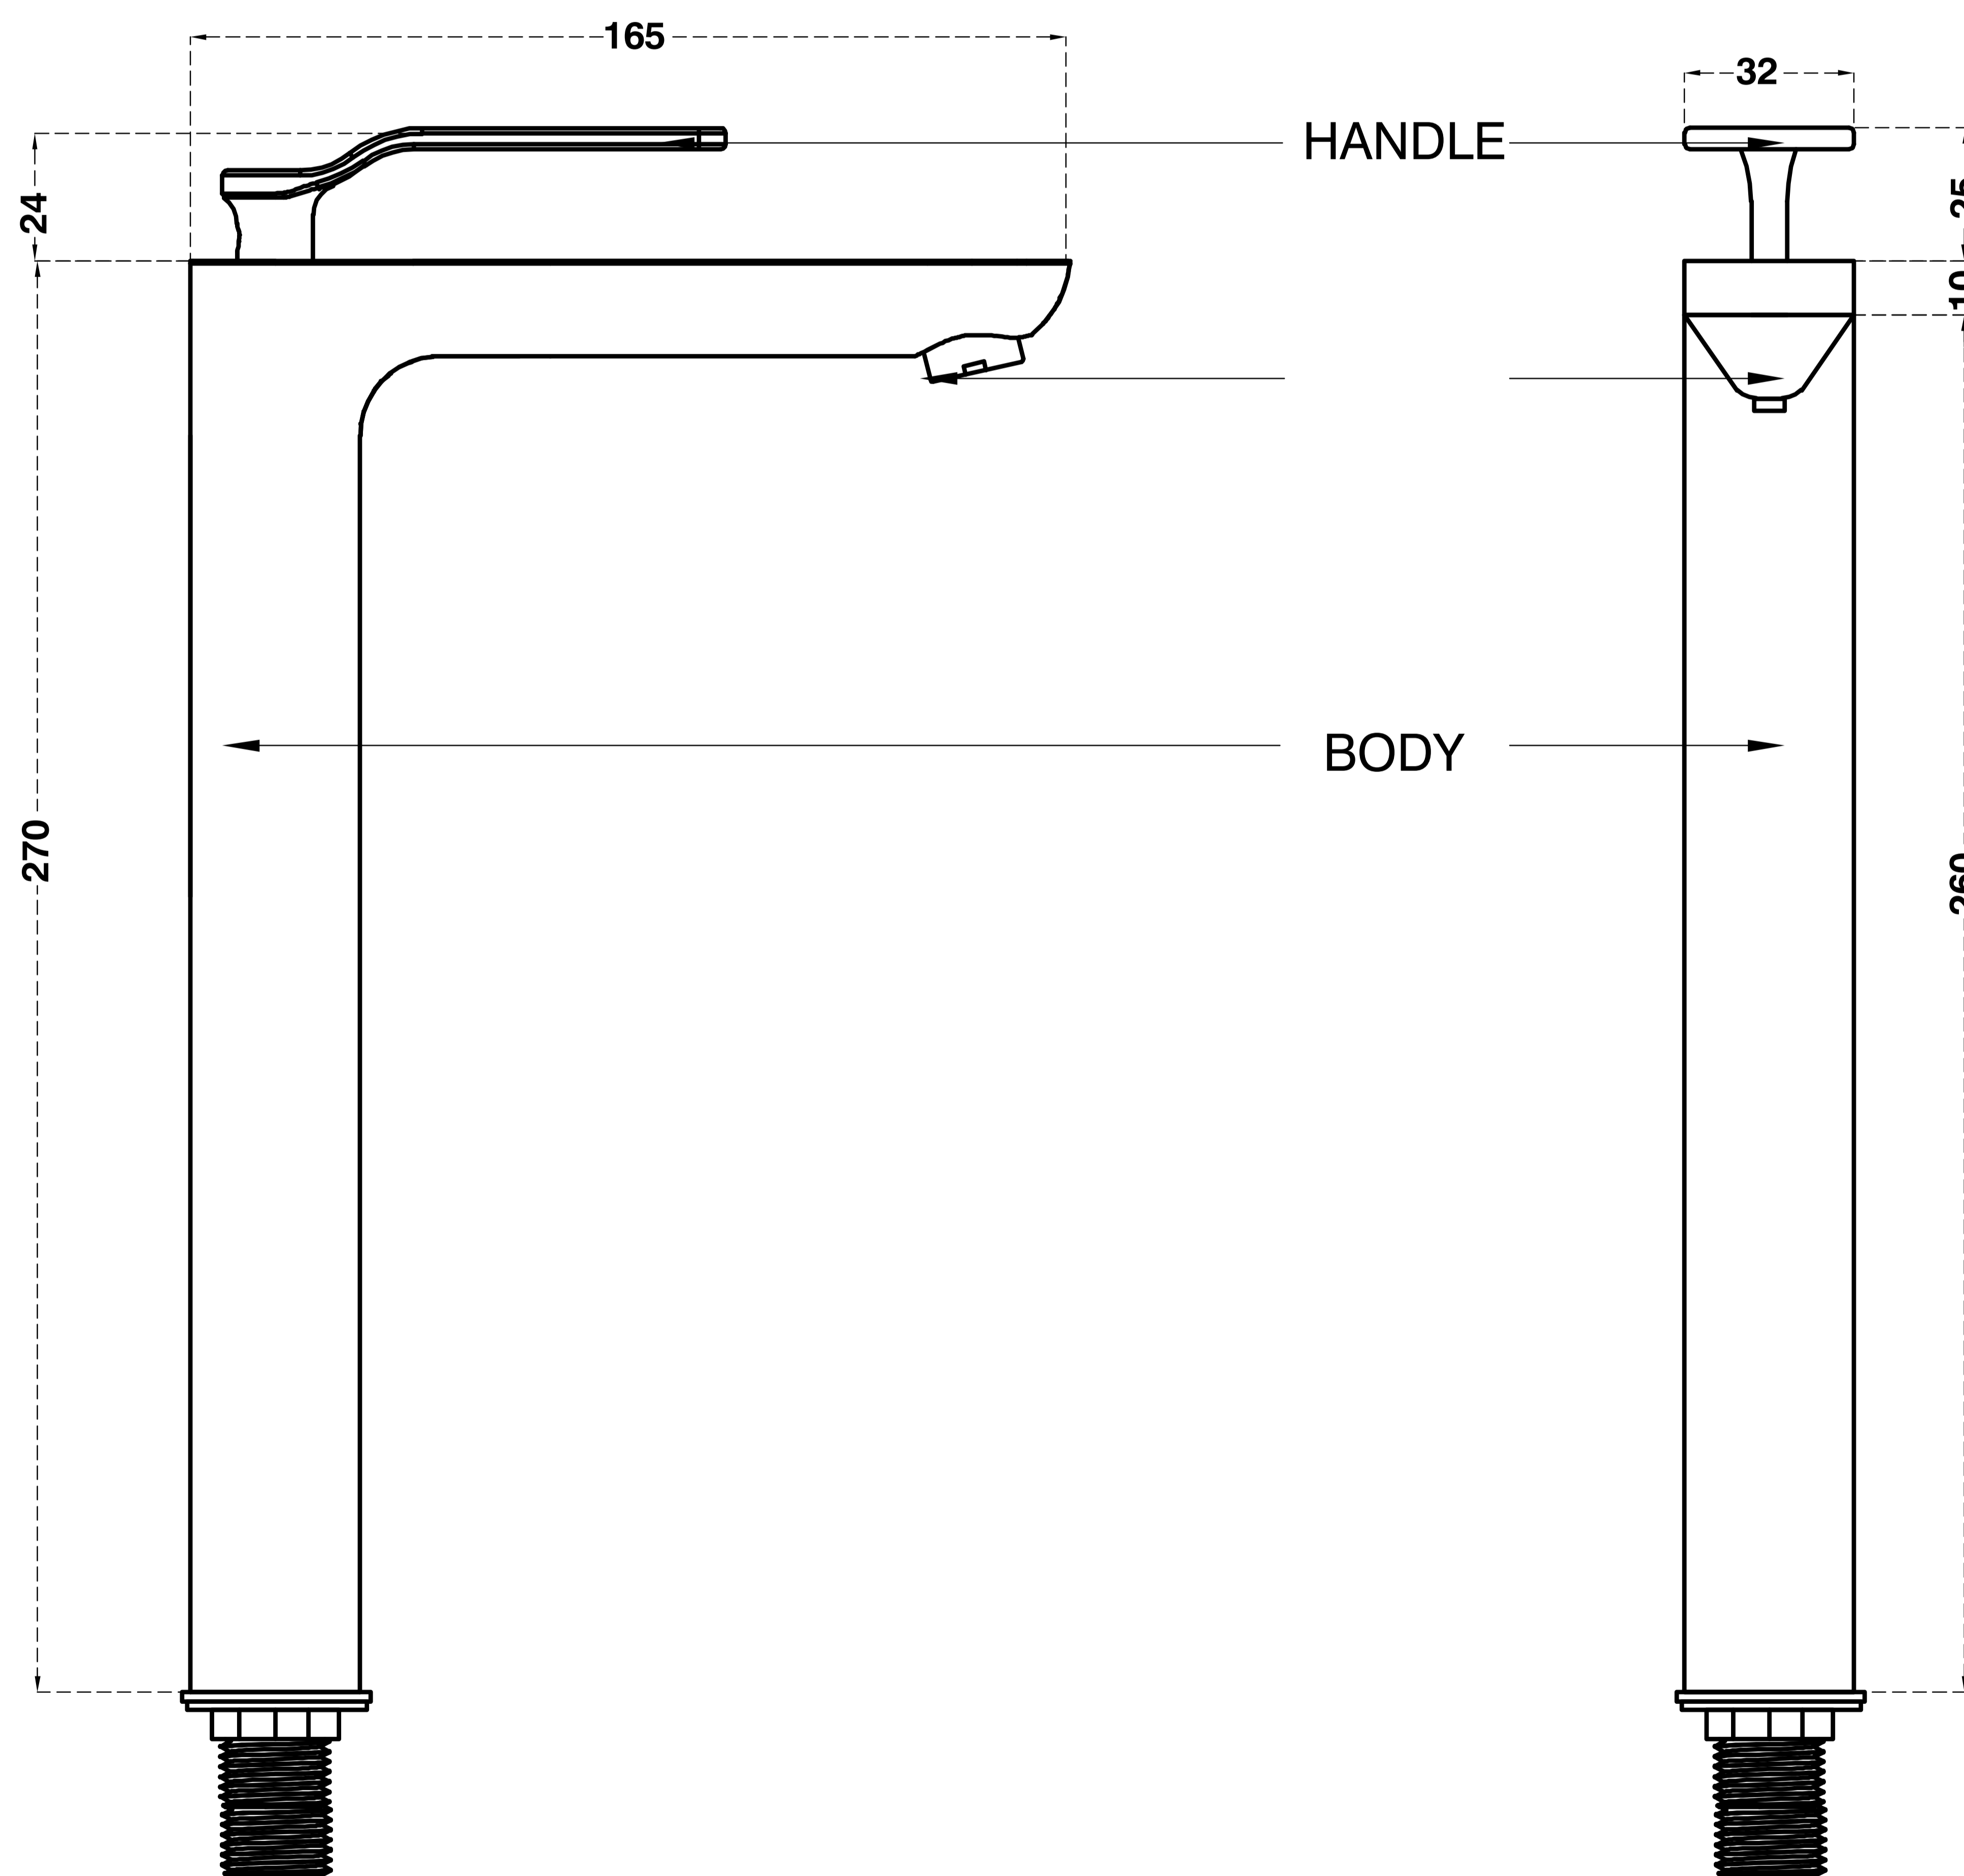

Basin Tall Pillar Tap

Product Code : 3152

Technical Drawing

PLAN

SIDE
ELEVATION

FRONT
ELEVATION

All dimension are in mm